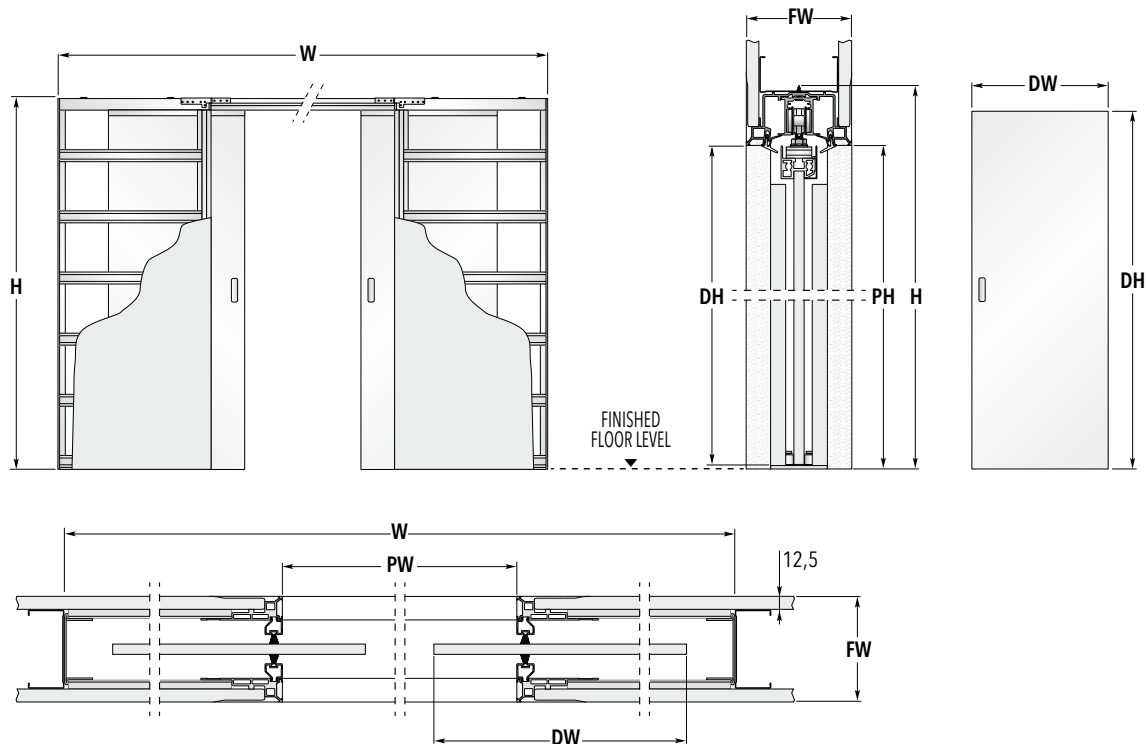

SYNTESIS® FLUSH GLASS DOUBLE**DOUBLE GLASS FLUSH POCKET DOORS SYSTEM**Flush Pocket Door System
no jambs, no architraves

FRAMES FOR DOUBLE DOORS			GLASS DOOR PANEL*	
MAX. PASSAGE SIZE PW x PH	OVERALL DIMENSION W x H	FINISHED WALL FW	DW	DH
1200 x 2048	2700 x 2108	100 - 125 - 150	626	2040
1400 x 2048	3100 x 2108	100 - 125 - 150	726	2040
1600 x 2048	3500 x 2108	100 - 125 - 150	826	2040
1800 x 2048	3900 x 2108	100 - 125 - 150	926	2040
2000 x 2048	4300 x 2108	100 - 125 - 150	1026	2040
1168 x 1989	2668 x 2049	100 - 125 - 150	2ft. 0in. x 6ft. 6in. (610 x 1981 mm)	
1320 x 1989	3020 x 2049	100 - 125 - 150	2ft. 3in. x 6ft. 6in. (686 x 1981 mm)	
1472 x 1989	3372 x 2049	100 - 125 - 150	2ft. 6in. x 6ft. 6in. (762 x 1981 mm)	
1624 x 1989	3524 x 2049	100 - 125 - 150	2ft. 9in. x 6ft. 6in. (838 x 1981 mm)	
1776 x 1989	3876 x 2049	100 - 125 - 150	3ft. 0in. x 6ft. 6in. (914 x 1981 mm)	
1350 x 1989	3050 x 2049	100 - 125 - 150	2ft. 4in. x 6ft. 6in. (711 x 1981 mm)	
1550 x 2040	3450 x 2100	100 - 125 - 150	2ft. 8in. x 6ft. 8in. (813 x 2032 mm)	
1650 x 2040	3750 x 2100	100 - 125 - 150	2ft. 10in. x 6ft. 8in. (864 x 2032 mm)	

Dimensions are given in mm

**NOTES**

- ▶ Supplied with 10 mm glass doors fully tempered to the latest European specifications.
- ▶ Low iron glass available on request.
- ▶ Satin glass, Sandblasted patterns, Murano glass inserts, coloured glass all available.
- ▶ Available in non standard sizes up to opening 2600 x 2700 mm.
- ▶ Passage sizes above 2000 mm wide and 2150 mm high must be 125 or 150 mm finished wall thickness, these are separate versions and require 2 layers of 12.5 mm plasterboard each side.
- ▶ Install at finished floor level.
- ▶ Plasterboard not supplied.
- ▶ When fitting flush pull handles we recommend the stop be regulated so the door protrudes from the pocket to avoid risk to fingers.
- ▶ Should the handle choice allow the door be adjusted to enter the pocket completely we do not accept any liability.