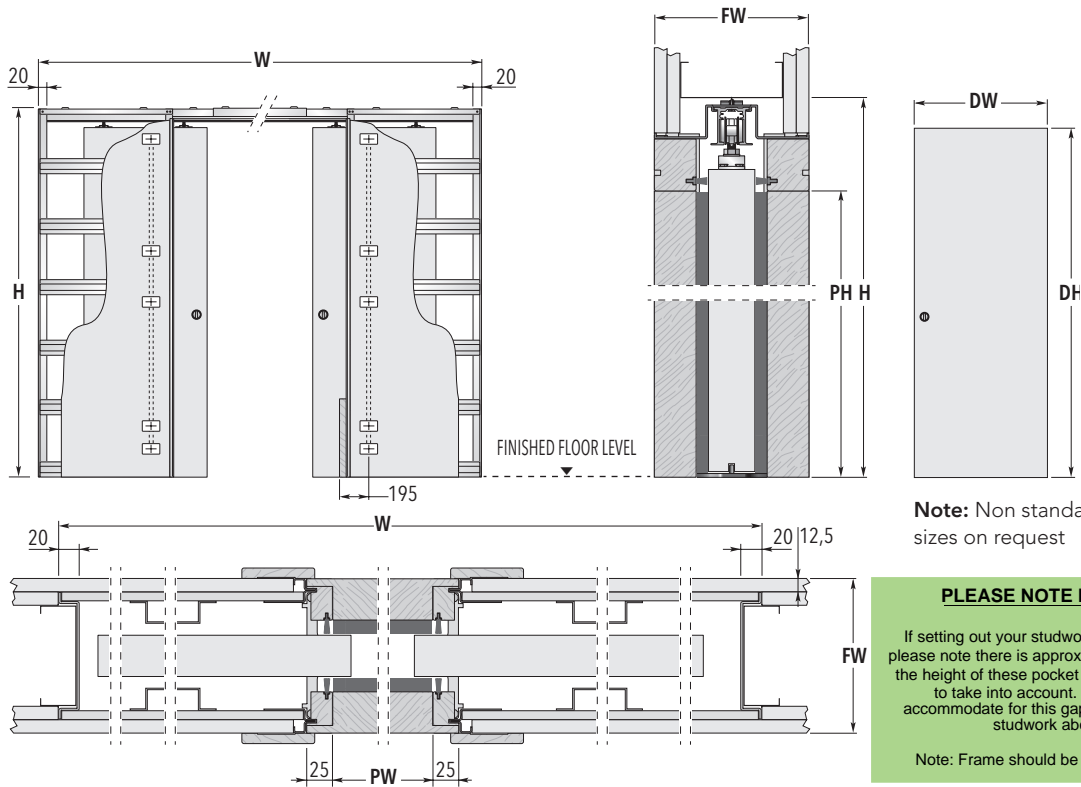

CLASSIC LUCE DOUBLE - wiring ready

DOUBLE POCKET DOORS SYSTEM

Double Sliding Pocket Door System
Wiring/Socket Ready

FRAMES FOR DOUBLE DOORS			DOOR PANELS UK	
MAX. PASSAGE SIZE PW x PH	OVERALL DIMENSION W x H	FINISHED WALL FW	DW	DH
1200 x 2030	2520 x 2120	150	626	2040
1400 x 2030	2920 x 2120	150	726	2040
1600 x 2030	3320 x 2120	150	826	2040
1800 x 2030	3720 x 2120	150	926	2040
2000 x 2030	4120 x 2120	150	1026	2040
1170 x 1971	2490 x 2061	150	2ft. 0in. x 6ft. 6in. (610 x 1981 mm)	
1322 x 1971	2842 x 2061	150	2ft. 3in. x 6ft. 6in. (686 x 1981 mm)	
1474 x 1971	3194 x 2061	150	2ft. 6in. x 6ft. 6in. (762 x 1981 mm)	
1626 x 1971	3346 x 2061	150	2ft. 9in. x 6ft. 6in. (838 x 1981 mm)	
1800 x 1971	3720 x 2061	150	3ft. 0in. x 6ft. 6in. (914 x 1981 mm)	
1350 x 1971	2870 x 2061	150	2ft. 4in. x 6ft. 6in. (711 x 1981 mm)	
1550 x 2020	3270 x 2110	150	2ft. 8in. x 6ft. 8in. (813 x 2032 mm)	
1700 x 2020	3620 x 2110	150	2ft. 10in. x 6ft. 8in. (864 x 2032 mm)	

Dimensions are given in mm

NOTES

- ▶ Non standard sizes available up to PW 2600 x PH 2600 mm.
- ▶ Suitable for 35 to 44 mm thick doors.
- ▶ Standard double units have the possibility to use sockets on both sides of one pocket, both pockets on request.
- ▶ Maximum socket depth 44 mm.
- ▶ Doors, plasterboard and final architrave not supplied.
- ▶ When fitting flush pull handles we recommend the stop be regulated so the door protrudes from the pocket to avoid risk to fingers.
- ▶ Should the door be set to enter the pocket completely we do not accept any liability.
- ▶ The framework is not designed to take heavy loads such as radiators etc.
- ▶ Install at finished floor level.
- ▶ Max door weight 100 kg (150 kg on request).