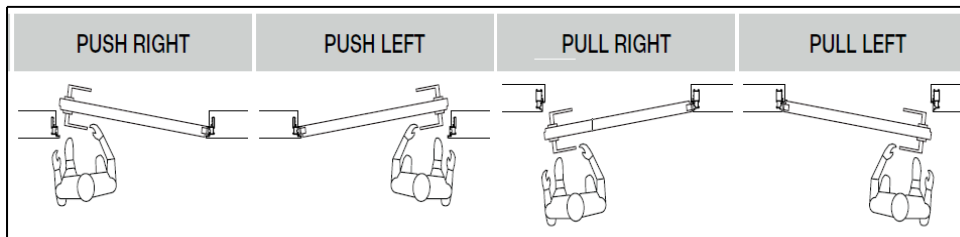

**Single Syntesis Hinged with Door Panel - Standard Sizes 2022**

Door Panel Size	
610x1981	£ 694.83
686x1981	£ 700.05
762x1981	£ 707.60
838x1981	£ 734.06
914x1981	£ 794.52
626x2040	£ 681.31
726x2040	£ 687.61
826x2040	£ 726.49
926x2040	£ 779.52

Delivery via special delivery pallet service or customer collection, please contact us for details  
PRICES DO NOT INCLUDE VAT OR DELIVERY

Price includes frame, primed and paint ready door panel and hardware kit  
(Door seal, Magnetic latch with strike plate, 3 concealed hinges with hinge covers and fixings)