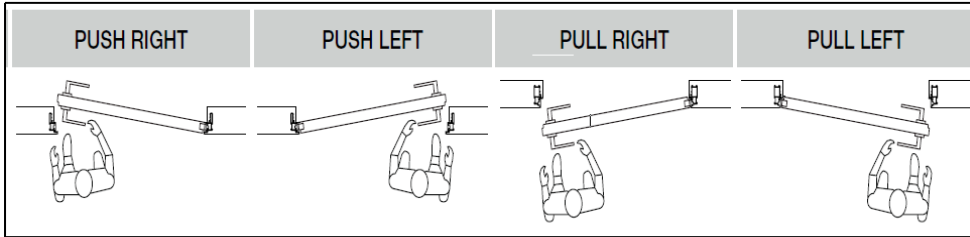

Single Syntesis Hinged (Frame Only) -Standard Sizes 2022

Door Panel Size	
610x1981	£ 384.61
686x1981	£ 389.45
762x1981	£ 393.09
838x1981	£ 405.81
914x1981	£ 434.88
626x2040	£ 391.98
726x2040	£ 397.84
826x2040	£ 407.62
926x2040	£ 415.50

PRICES DO NOT INCLUDE VAT OR DELIVERY

Price includes frame and hardware kit
 (Door seal, Magnetic latch with strike plate, 3 concealed hinges with hinge covers and fixings)