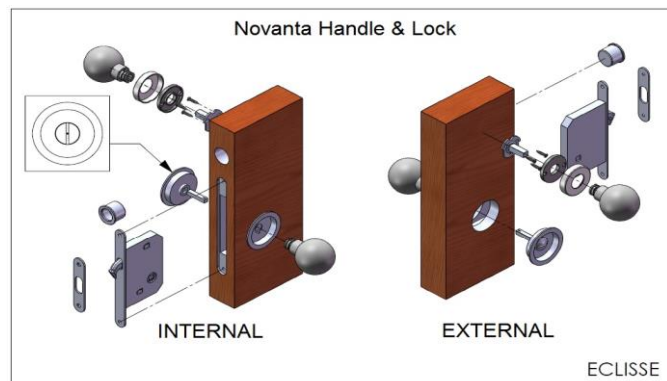

NOVANTA HALF POCKET HALF HINGED SYSTEM (WITH DOOR)

2022

Finished Wall Thickness 100/125mm	Passage width x height mm	Cherry Walnut Door List Price	White Laminate Door List Price
	600x2000 or 600x2100	£ 849.00	£ 649.00
700x2000 or 700x2100	£ 849.00	£ 649.00	
800x2000 or 800x2100	£ 849.00	£ 649.00	
900x2000 or 900x2100	£ 899.00	£ 699.00	
1000x2000 or 1000x2100	£ 899.00	£ 699.00	

PRICE INCLUDES:

ECLISSE Novanta Sliding Door System, folding sliding door (with brass hinges as standard but can request satin chrome hinges) , cherry walnut veneer jambs (paint and stain ready).

DOOR: The door comes pre-milled to accept the Novanta handle and lock. Please state at time of order if you do not require this.

NOVANTA HANDLE & LOCK (OPTIONAL):

Polished Brass Finish: £69 +vat
Satin Chrome Finish: £69 +vat

CARRIAGE:

£95 each

(For delivery to islands, Highlands, N Ireland and ROI please contact us.)

PRICES DO NOT INCLUDE VAT