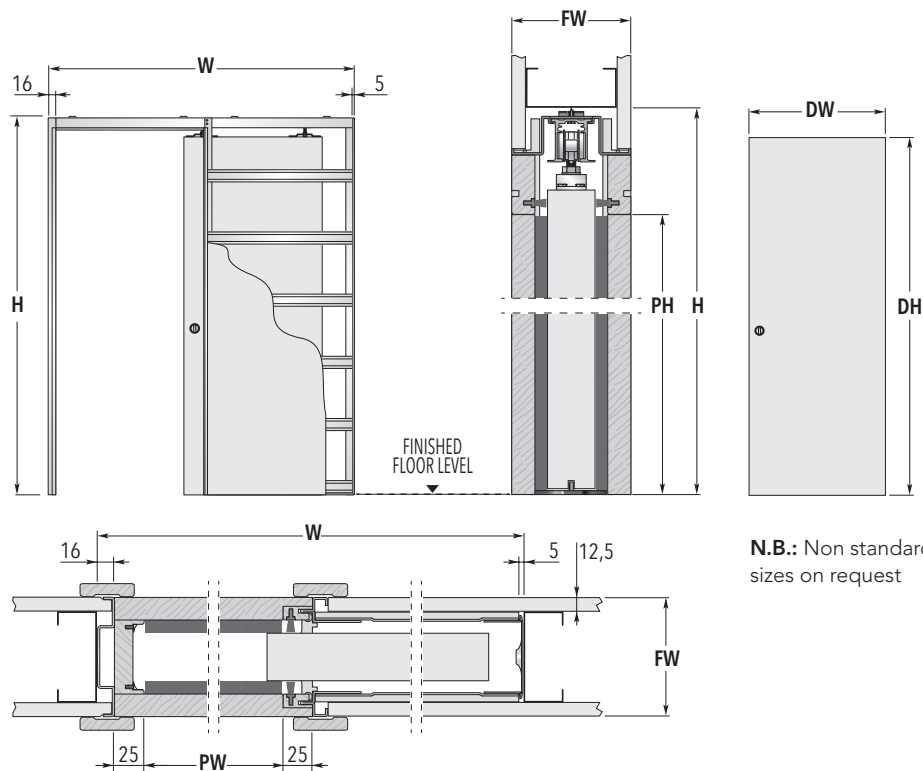

## SINGLE POCKET DOORS SYSTEM

N.B.: Non standard sizes on request

FRAMES FOR SINGLE DOORS			DOOR PANEL UK	
MAX. PASSAGE SIZE PW x PH	OVERALL DIMENSION W x H	FINISHED WALL FW	DW	DH
600 x 2030	1288 x 2115	100 or 125	626	2040
700 x 2030	1488 x 2115	100 or 125	726	2040
800 x 2030	1688 x 2115	100 or 125	826	2040
900 x 2030	1888 x 2115	100 or 125	926	2040
1000 x 2030	2088 x 2115	100 or 125	1026	2040
585 x 1971	1273 x 2056	100 or 125	2ft. 0in. x 6ft. 6in. (610 x 1981 mm)	
661 x 1971	1449 x 2056	100 or 125	2ft. 3in. x 6ft. 6in. (686 x 1981 mm)	
737 x 1971	1625 x 2056	100 or 125	2ft. 6in. x 6ft. 6in. (762 x 1981 mm)	
813 x 1971	1701 x 2056	100 or 125	2ft. 9in. x 6ft. 6in. (838 x 1981 mm)	
900 x 1971	1888 x 2056	100 or 125	3ft. 0in. x 6ft. 6in. (914 x 1981 mm)	
675 x 1971	1463 x 2056	100 or 125	2ft. 4in. x 6ft. 6in. (711 x 1981 mm)	
775 x 2020	1663 x 2105	100 or 125	2ft. 8in. x 6ft. 8in. (813 x 2032 mm)	
850 x 2020	1838 x 2105	100 or 125	2ft. 10in. x 6ft. 8in. (864 x 2032 mm)	

Dimensions are given in mm

### NOTES

- ▶ Suitable for use with 35 or 44 mm thick doors.
- ▶ Max. door weight 100 kg (150 kg on request).
- ▶ When fitting flush pull handles we recommend the stop be regulated so the door protrudes from the pocket to avoid risk to fingers.
- ▶ Should the door be set to enter the pocket completely we do not accept any liability.
- ▶ Includes complete timber lining kit for a professional finish.
- ▶ Doors, plasterboard and final architrave not supplied.
- ▶ Non standard sizes on request up to 2000 mm wide and up to 3000 mm high door panel.
- ▶ Install at finished floor level.
- ▶ Self-centering floor guide with anti-warp profile.